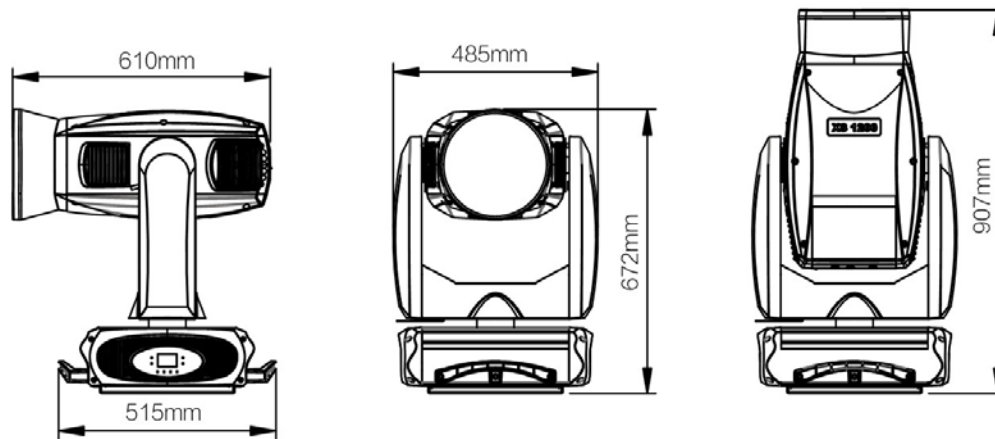

Auto Pan/Tilt position correction, speed adjustable

Physical Features:

Housing: Composite plastic (IP20)

Weight: 53kg

Packed Dimensions:

Dimensions:803x593x753(mm) /685x595x778(mm)

Packed Quantity: 1PC /Carton or 1PC/ Flight Case

Sizes: