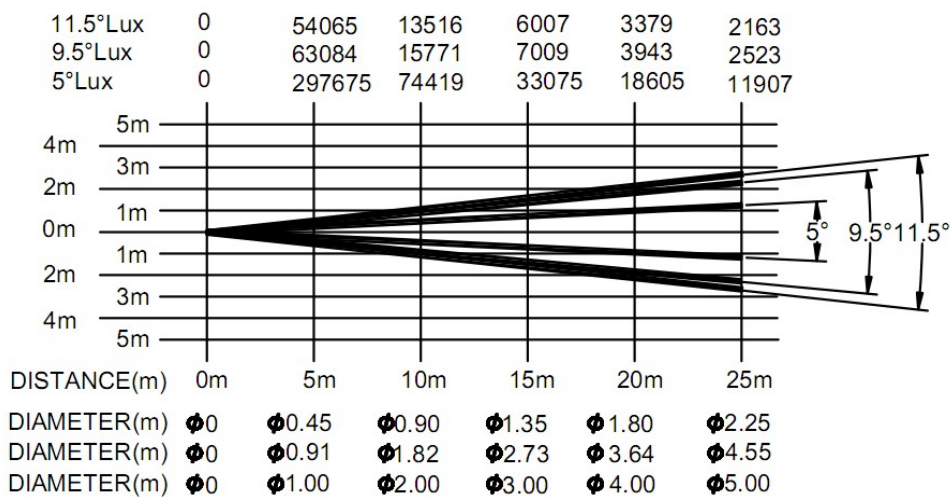

Light Output:

1582 Xingye Avenue, Nancun, Panyu, Guangzhou, 511442, China
+86-20-3995 2379 Fax.: +86-20-3995 2330 www.pr-lighting.com