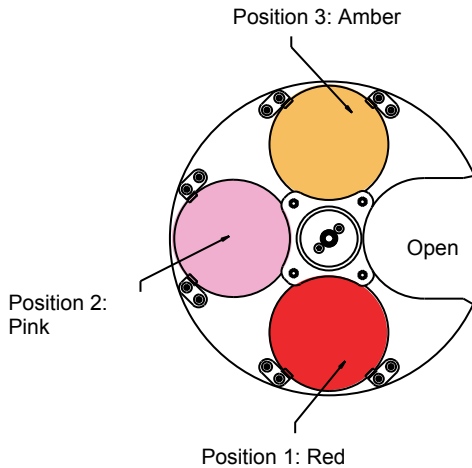

DMX Channels

Channel	Function
1	Pan
2	
3	Tilt
4	
5	Color Mix Function
6	Cyan
7	Magenta
8	Yellow
9	CTO
10	Static Color Function
11	Static Color Position
12	Twin Beam
13	Twin Beam Rotate Function
14	Twin Beam Rotate
15	
16	Twin Beam Deviation

Channel	Function
17	Zoom Bypass
18	Zoom
19	Shutter/Lamp Functions
20	Shutter
21	Dim
22	Mspeed
23	Macro
24	Control
25	LED Tracking Ring Dim
26	LED Tracking Ring Function
27	LED Tracking Red
28	
29	LED Tracking Green
30	
31	LED Tracking Blue
32	

Fixture/Universe: 17

Fixed Color Wheel

© 2011, Barco Lighting Systems. All specifications subject to change without notice.