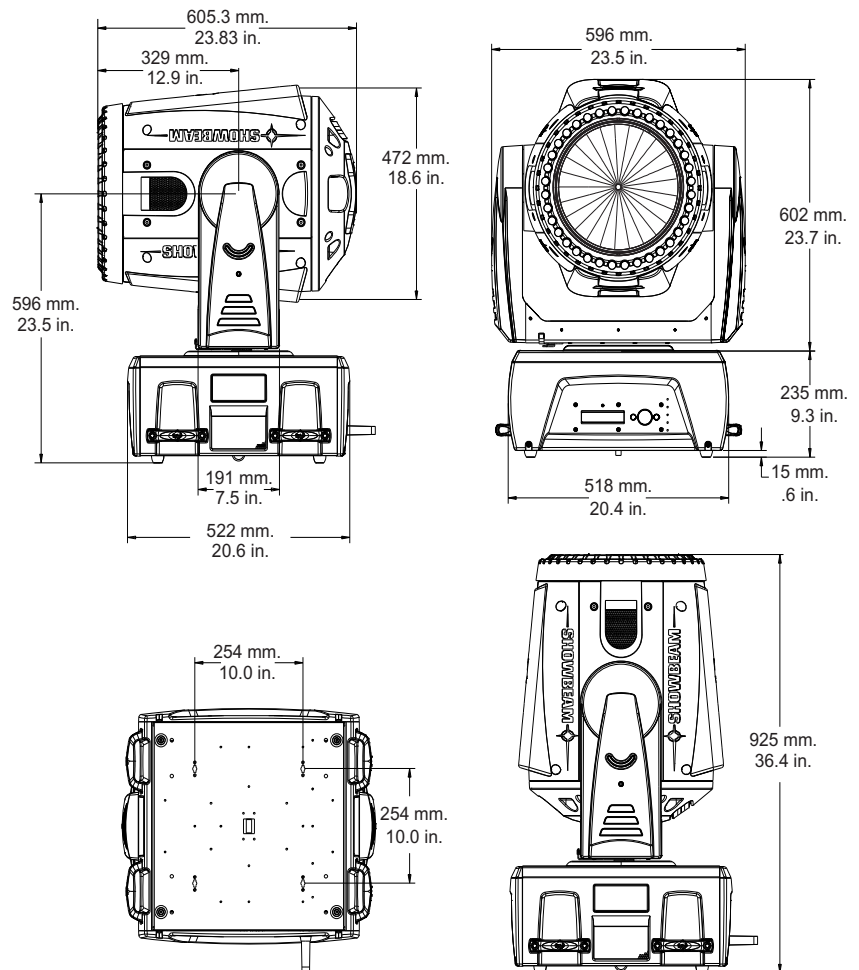

## MECHANICAL SPECIFICATIONS

FIXTURE	ROAD CASE
<b>Dimensions:</b>	<b>Dimensions:</b>
<b>mm:</b> 596 x 605 x 925	<b>mm:</b> 749 x x 724
<b>in:</b> 23.5 x 23.8 x 36.4	<b>in:</b> 29.5 x 47.25 x 28.5

**Fixture Weight:** 66.2 kg (146 lb)

**Shipping Weight:** (Road Case + fixture) 120 kg (266 lb)

**Mounting Information:** The SHOWBEAM™ fixture can be truss mounted using 1/4 camlock c-clamps or style pole mounting brackets. It can also stand upright on a stable surface.

## ELECTRICAL SPECIFICATIONS/ LIGHT SOURCE

**Power Consumption:** 18 Amps at 200V, 15 Amps at 240V

**Lamp:** PHILIPS MSR 2500/2

Power;	2500W
Color Temperature:	7000K
Barco Rated Lamp Life:	1250 hrs
CRI:	>80
CIE:	X=.320; Y=.330

## OPERATION

**Pan:** 420°

**Tilt:** 216°

**Zoom Range:** 11°–42°

**Fixture Output:** 140,000 Lumens\*

**Twin Beam Effect:** Optically separates the single beam into two discrete beams with variable control